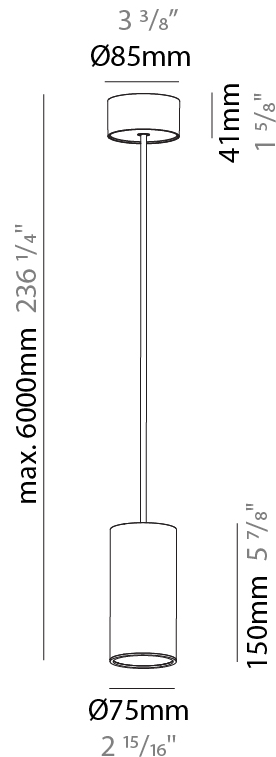

GENERAL

Series: Hangover
Subseries: Hangover Monopoint Surface Canopy
Brand: Prolicht
Division: Architectural
Mounting Type: Suspension
Mounting Location: Ceiling
Subcategory: Pendant

PHYSICAL

Shape: Cylinder
Diameter (mm): 75
Diameter (in): 2 ¹⁵/₁₆
Height (mm): 150
Height (in): 5 ⁷/₈
Max. Overall Height (mm): 2150
Max. Overall Height (in): 84 ⁵/₈
Light Distribution: Direct
Diffuser: Shine Ring 0-6
Fixture Finish: SSR / BKV / CWI / CRY / HAB / UFT / ITA / RUA / FTG / MYG / LOD / PUS / FRO / FUP / KIA / POP / BLS / SPG / MEY / GOH / GUM / CHC / COM / ABZ / JAG / OBR / MOS / ROR
Fixture Material: Aluminum
Cable Details: 2000mm / 6000mm Cable in White / Black / Orange / Red

ELECTRICAL

Lamp Type: LED (Zhaga Standard)
Input Wattage (W): 10.95
Total Output Wattage (W): 9.18
Dimming: Non-Dimmable
Driver Included: Yes
Driver Location: Integrated
Driver Type: Constant Current
Driver Class: Class 2
Input Voltage (V): 120
Constant Current (mA): 500
Upon Request: Remote: 0-10Vdc dimming / Phase dimming 120Vac / Non-dimming 120/277Vac

LED

Number of LEDs: 1
Color Temperature (°K): 2700 / 3000 / 4000
Max. Delivered Lumen (lm): 923
CRI: >90 CRI
Efficiency (%): 86
Lamp Life (hrs): 50000

OPTICAL

Reflector°: 18 / 36 / 52

RATINGS AND CERTIFICATIONS

Certified By: Certified for North American Standards
IP rating: IP20